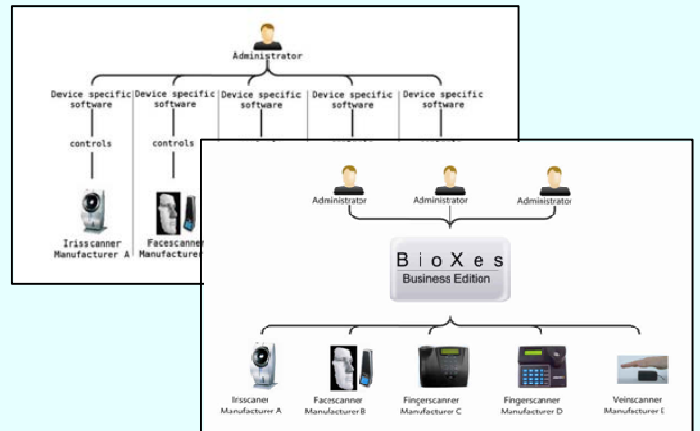

BMC^{CAST}

Centralizing Your Biometric Identity Management

BMCast Develops Software for Managing Biometric Devices

BMCast GmbH is a start-up company from the University of Zurich, Switzerland. BMCast is specialized in software engineering.

The main product of BMCast is a tailored software solution to control and administrate heterogeneous biometric devices for access control and SSO. To offer complete biometric access control solutions to our costumers, BMCast works closely with different system integrators.

With BioXes different biometric devices can be controlled and administrated.

BioXes offers a intuitive user interface.

BioXes is a Software Solution to Adminstrate Multibiometry

BioXes Business Edition runs with many biometric devices **out-of-the-box**. This simplifies the management of access rights and device maintenance. The core functionality of BioXes Business Edition is:

Today's IT solutions must be integrable in existing application landscapes. Therefore BMCast offers an integration platform. Existing software solutions can access BioXes through a SDK and consequently integrate biometric support.