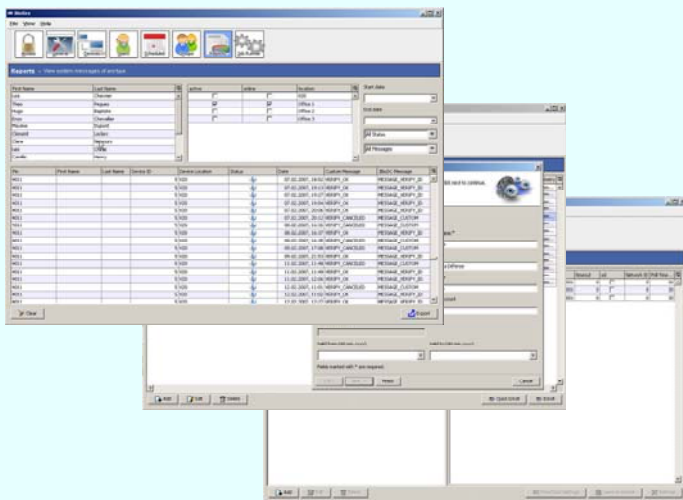

BMC^{CAST}

Centralizing Your Biometric Identity Management

BMCast Develops Software for Managing Biometric Devices

BMCast GmbH is a start-up company from the University of Zurich, Switzerland. BMCast is specialized in software engineering.

The main product of BMCast is a tailored software solution to control and administrate heterogeneous biometric devices for access control and SSO. To offer complete biometric access control solutions to our costumers, BMCast works closely with different system integrators.

With BioXes different biometric devices can be controlled and administrated.

BioXes offers a intuitive user interface.

BioXes is a Software Solution to Adminstrate Multibiometry

BioXes Business Edition runs with many biometric devices **out-of-the-box**. This simplifies the management of access rights and device maintenance. The core functionality of BioXes Business Edition is:

- Management of users and biometric devices
- Enrollment of biometric data
- Distribution plan for access right management
- Reporting
- Interfaces to and from other 3rd party applications

Customer-Specific Solutions for your Individual Needs